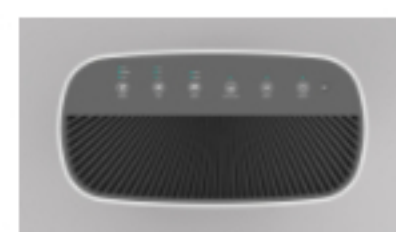

FRIENDLY
PRINT

Pioneering Air

With advanced filters and the ability to clean large interiors up to 73m²

Application area (m²)

14 -25 m², 28 – 48 m², 42 – 73 m²

Air Filters

Activated Carbon Filter, HEPA, Ionizer, Pre-filter

Dimensions (WxDxH)

346x173x526, 410x210x628, 460x230x710

Sound pressure level (high/med/low) (dB(A))

42/32/25, 54/35/25, 58/35/25

Contact us

Features

Tech Specs

Temperature and humidity display

The air purifier displays additional characteristics of the indoor air such as temperature and relative humidity level. By combining these indications with the color display of the level of purity, you get a more complete picture of the hygiene levels of the atmosphere of your space.

Auto mode

By selecting this function, the cleaner automatically selects the best air quality control speed.

Silent mode

Ideal choice during bedtime.

3years

Carrier warranty

Carrier invented modern air-conditioning in 1902. Since then we are continuously innovating our products to provide you excellent efficiency and energy savings.

Filter replacement alert

A special indication on the device's control panel notifies you when it is time to replace the filter.

HEPA H13 filter

The powerful H13 class High-Efficiency Particulate Air filter traps more than 99.95% of airborne particles, such as germs and allergens, ensuring a high quality atmosphere in your indoor space.

Activated Carbon Filter

Up to 10 times more effective than traditional carbon filters in removing unpleasant odors, including cigarette scent.

Air quality light indicator

The device recognizes air quality and its light indicator changes color, depending on the level of air purity: Excellent (Blue), Good (Green), Moderate (Purple), Poor (Red)

Operation timer

Set the device to operate for 1, 2, 4 or 8 hours, for the best planning of the air purification of your space.

Ionizer

Releases negative ions to the air, simulating the relaxing effects of forests and waterfalls.

Pre-Filter

The pre-filter withholds the largest dust particles suspending in the air, removing them from the air flow before they enter the air-conditioning unit. It covers the air intake and thus helps keeping the unit and the coil clean from dirt and debris, providing better air quality. The pre-filter can be removed and cleaned with soap-water without losing its effectiveness.

Note

The manufacturer reserves the right to change the characteristics of the products, the elements and the images, without prior notice.

[READ MORE](#)

[READ MORE](#)